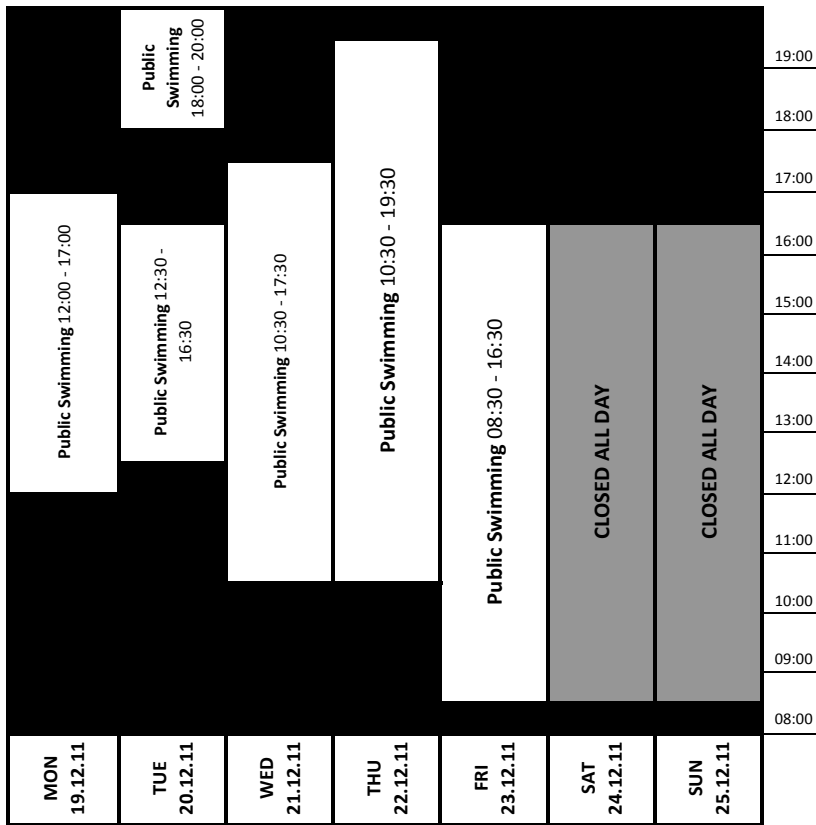

TEACHING POOL OPENING TIMES

TODDLER POOL OPENING TIMES

A shallow beach effect pool ideal for toddlers.

Tuesday 20th December: 09:30 - 14:00

Wednesday 21st December - Friday 23rd December: 09:30 - 11:30

CHRISTMAS 2011

19th - 25th December

Sencio Community Leisure reserves the right to alter the programme or cancel activities

Under 8's Swimming Admission Policy:

During public swimming sessions children under the age of 8 must be accompanied into the water by a responsible adult. Where children are under 8 years of age the ratio must be one adult to three children. If two children are 4 years or younger then the ratio must be one adult to two children.